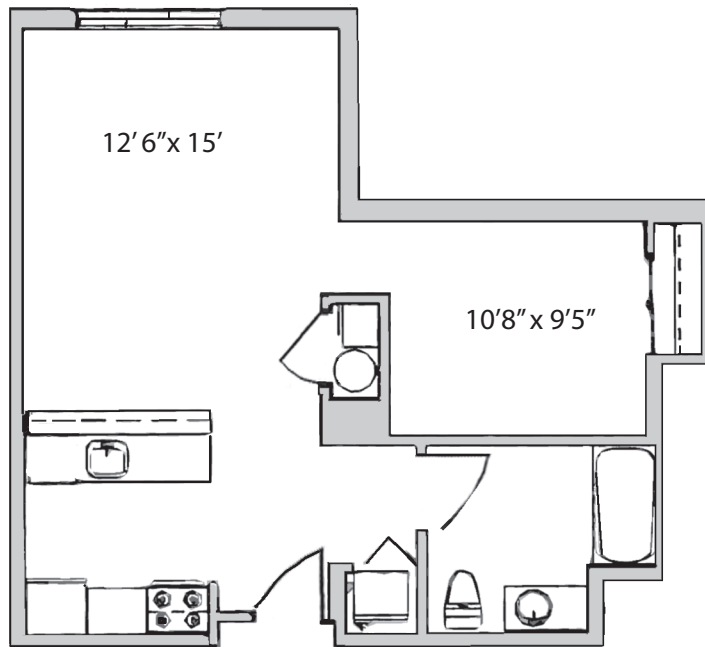

Studio Home with Den
597 sf
Style ST.1 - CONVERSE

Dimensions are approximate and layouts vary by apartment.