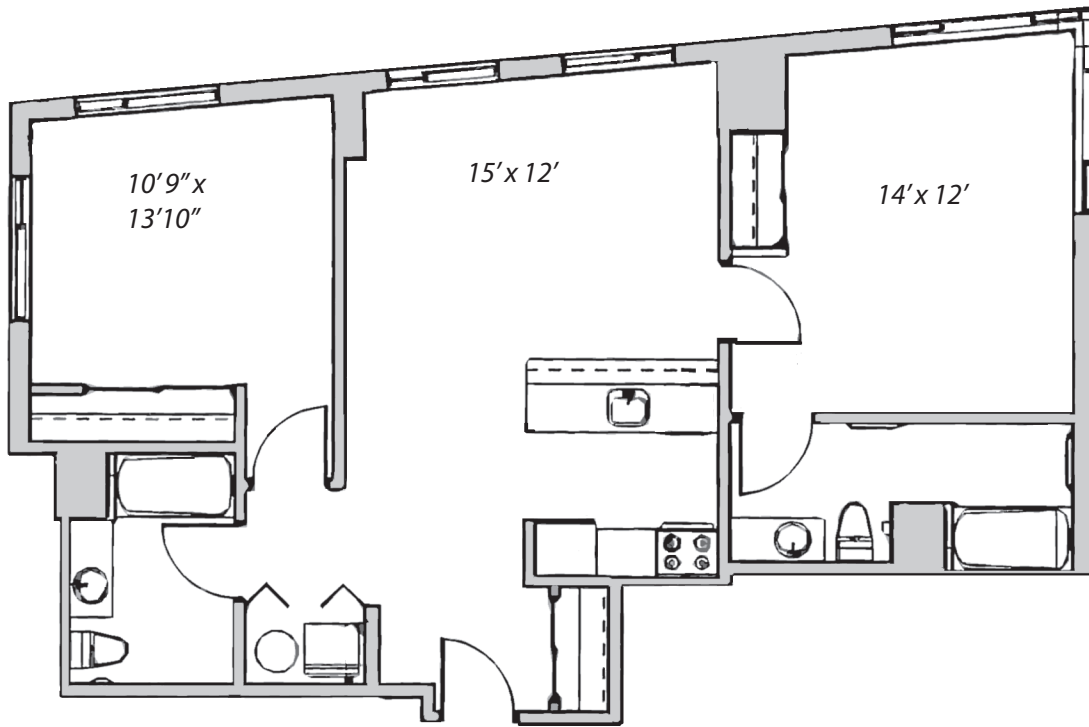

160

PLEASANT STREET

Two Bedroom Home
1006 sf
Style 2.5 - DAVENPORT

Dimensions are approximate and layouts vary by apartment.