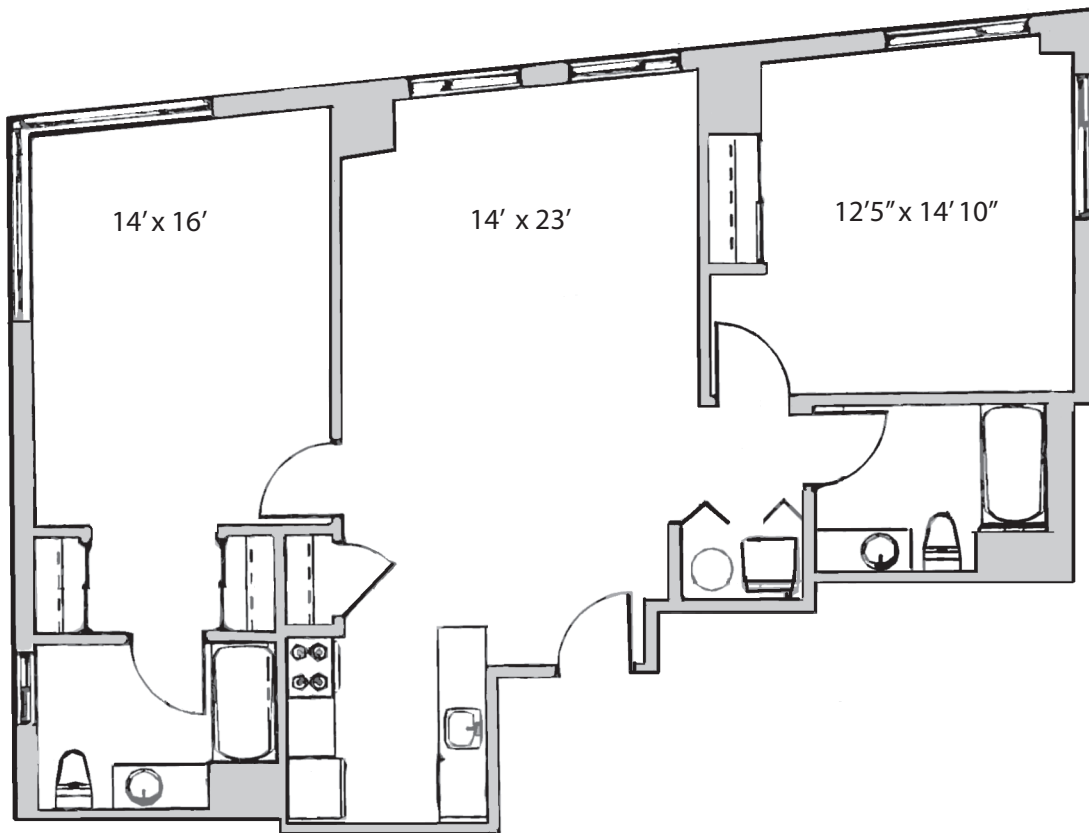

# 160

PLEASANT STREET

**Two Bedroom Home**  
**1108 sf**  
**Style 2.4 - FELLSMERE**

*Dimensions are approximate and layouts vary by apartment.*