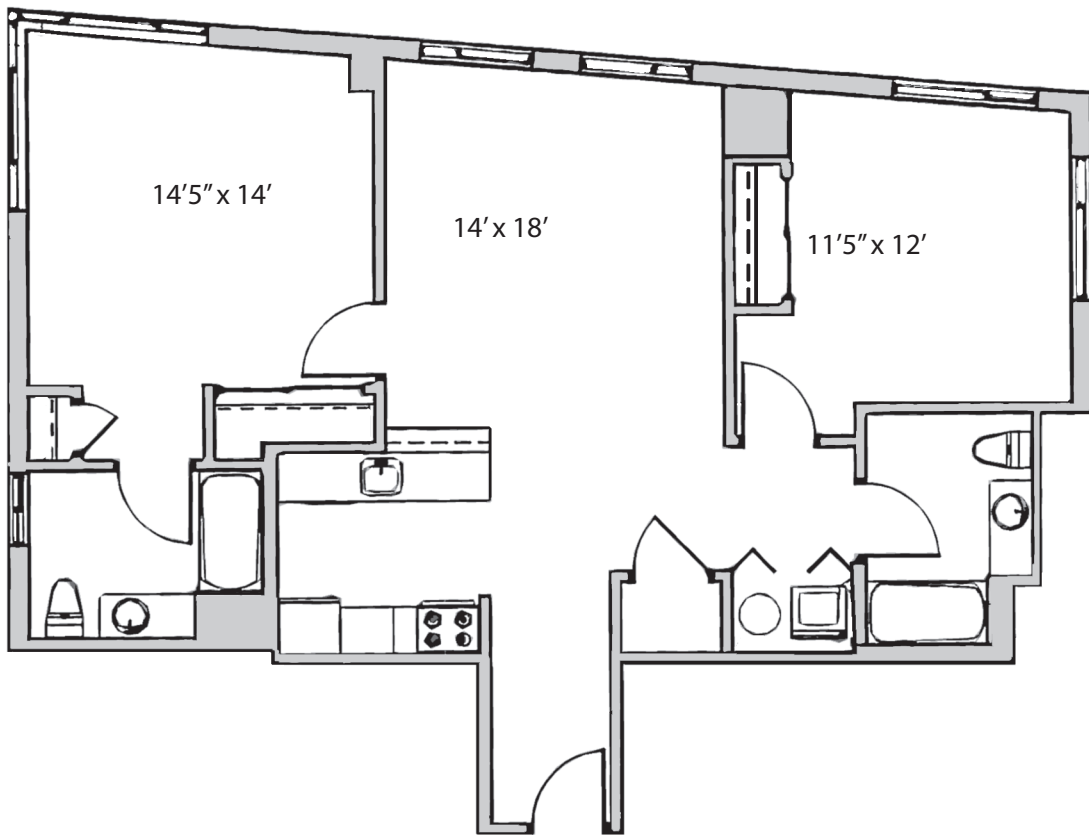

160

PLEASANT STREET

Two Bedroom Home
1062 sf
Style 2.2 - EDGEWOOD

Dimensions are approximate and layouts vary by apartment.