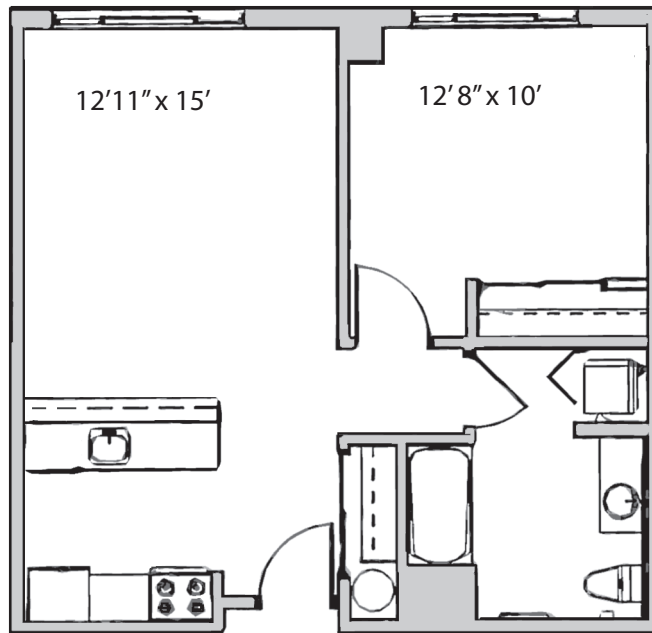

One Bedroom Home
715 sf
Style 1.1 - DEXTER

Dimensions are approximate and layouts vary by apartment.